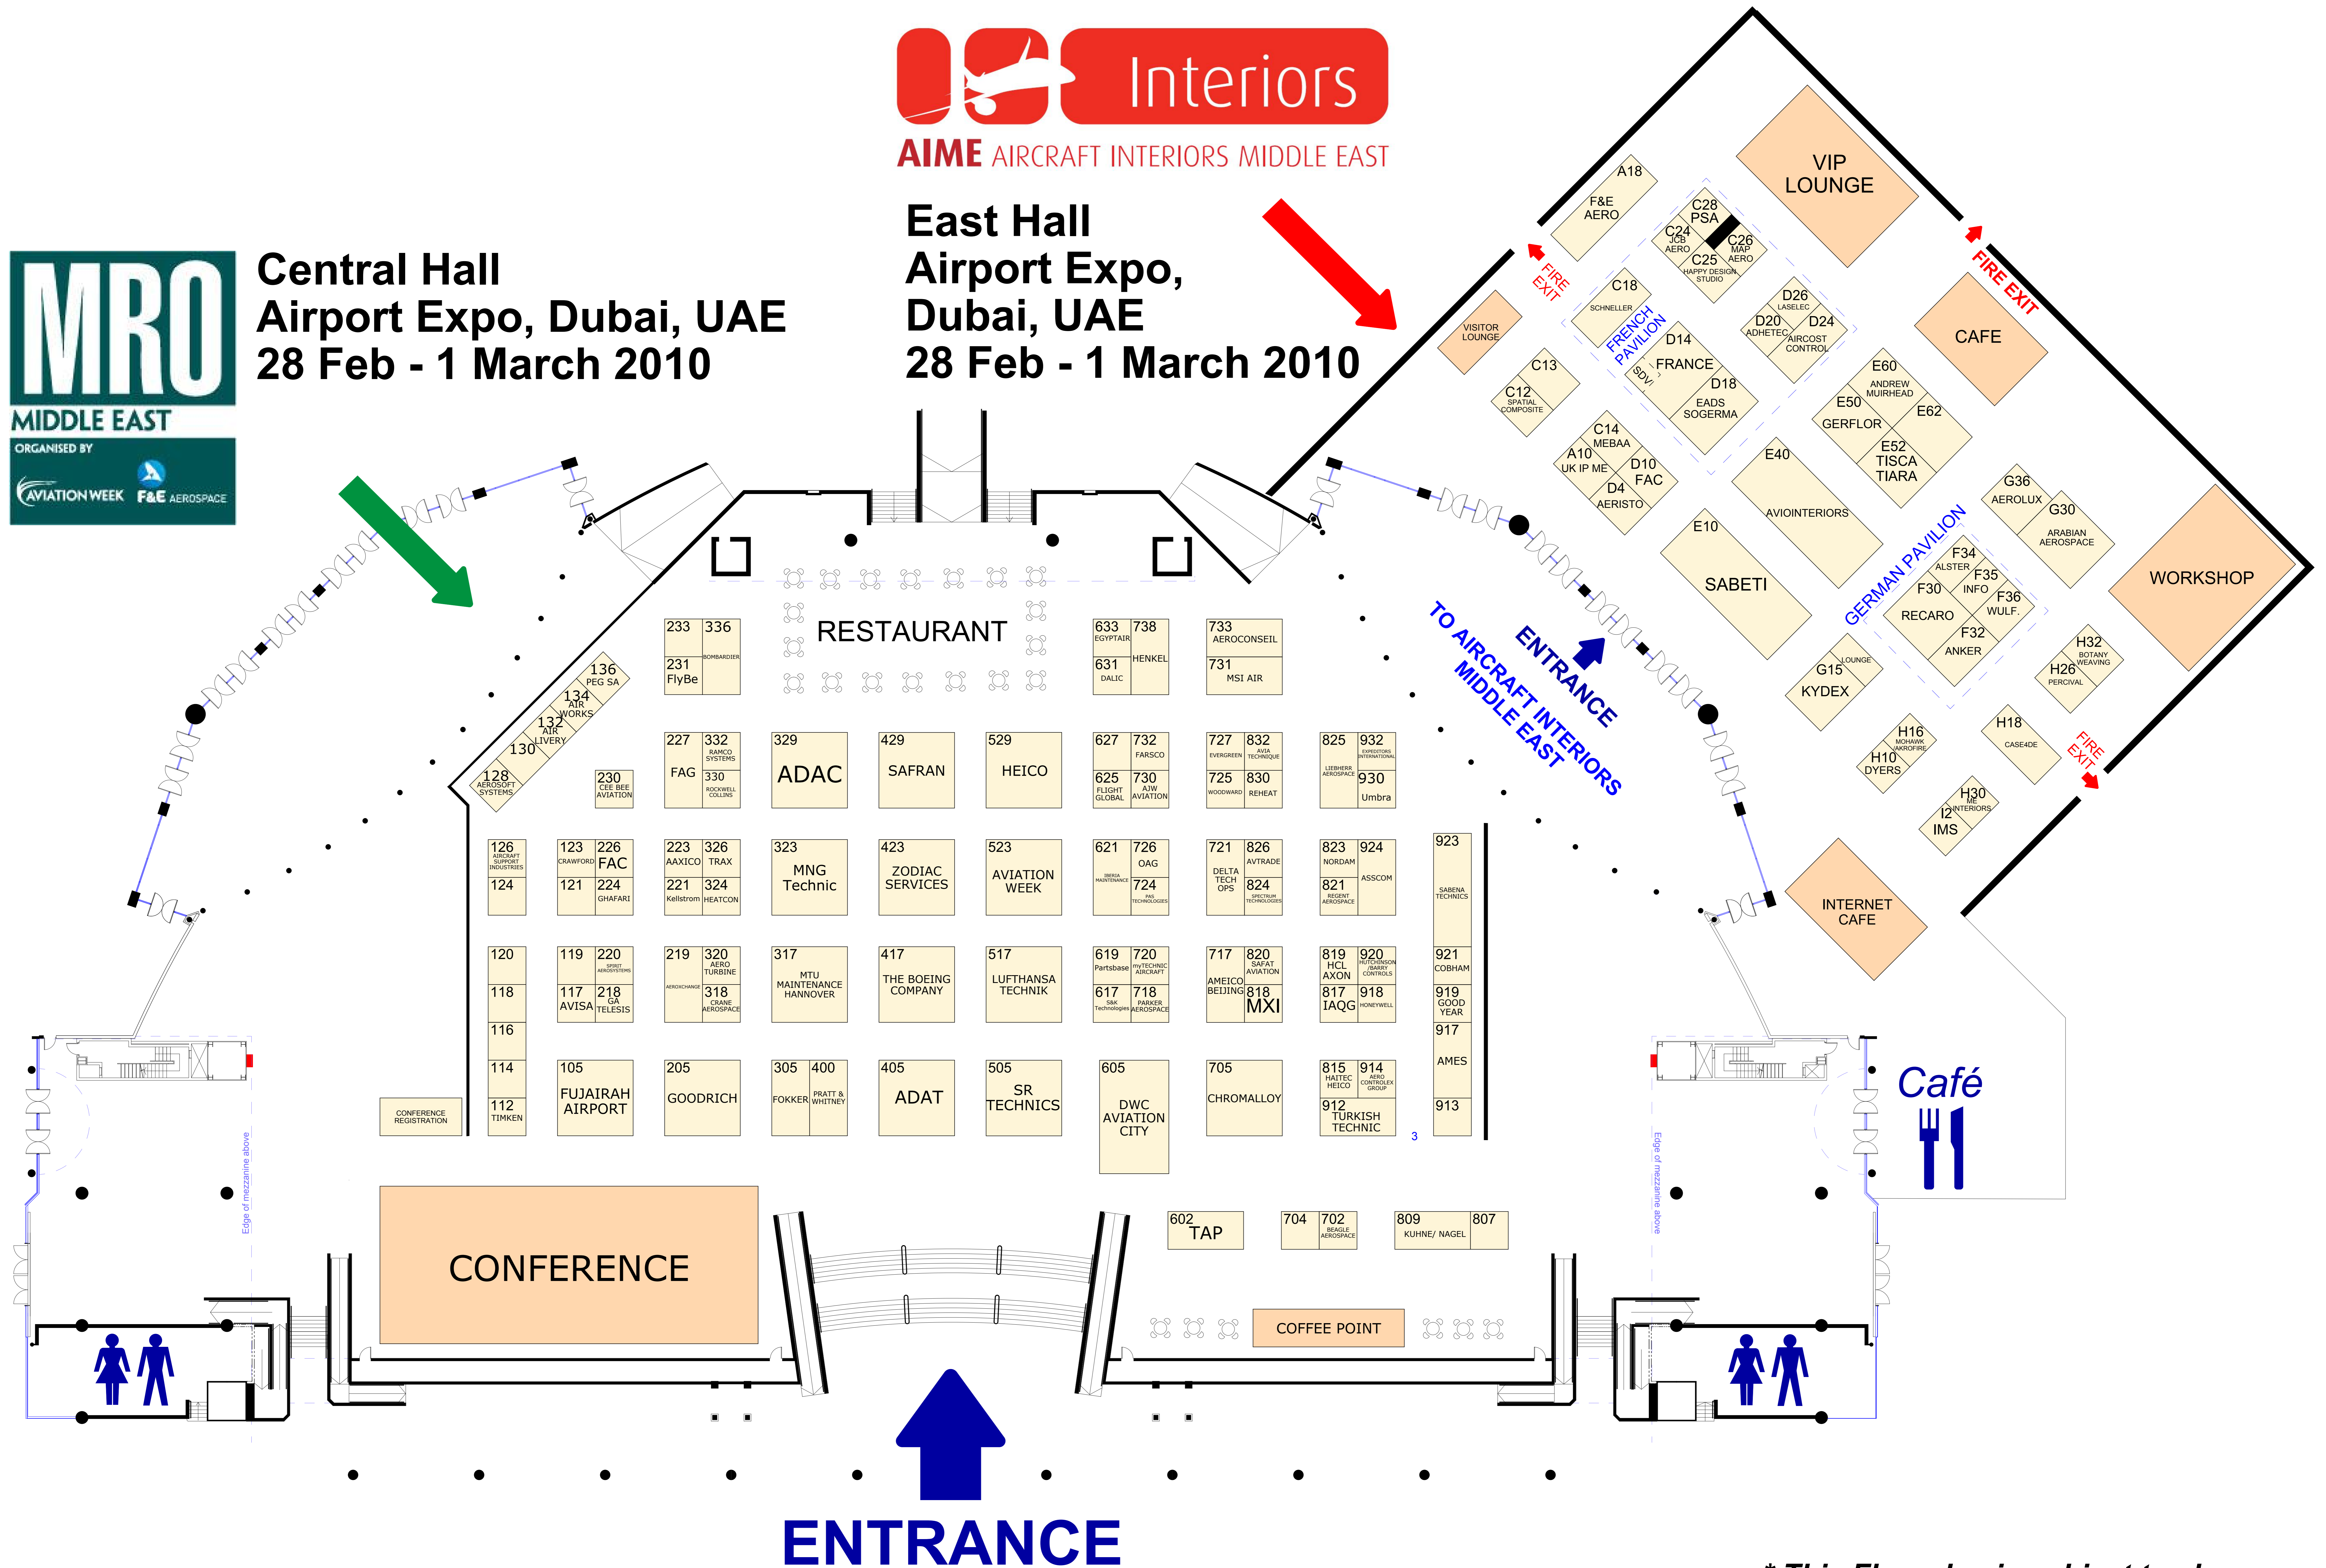

AIME AIRCRAFT INTERIORS MIDDLE EAST

**East Hall
Airport Expo,
Dubai, UAE
28 Feb - 1 March 2010**

**Central Hall
Airport Expo, Dubai, UAE
28 Feb - 1 March 2010**

** This Floorplan is subject to change.*